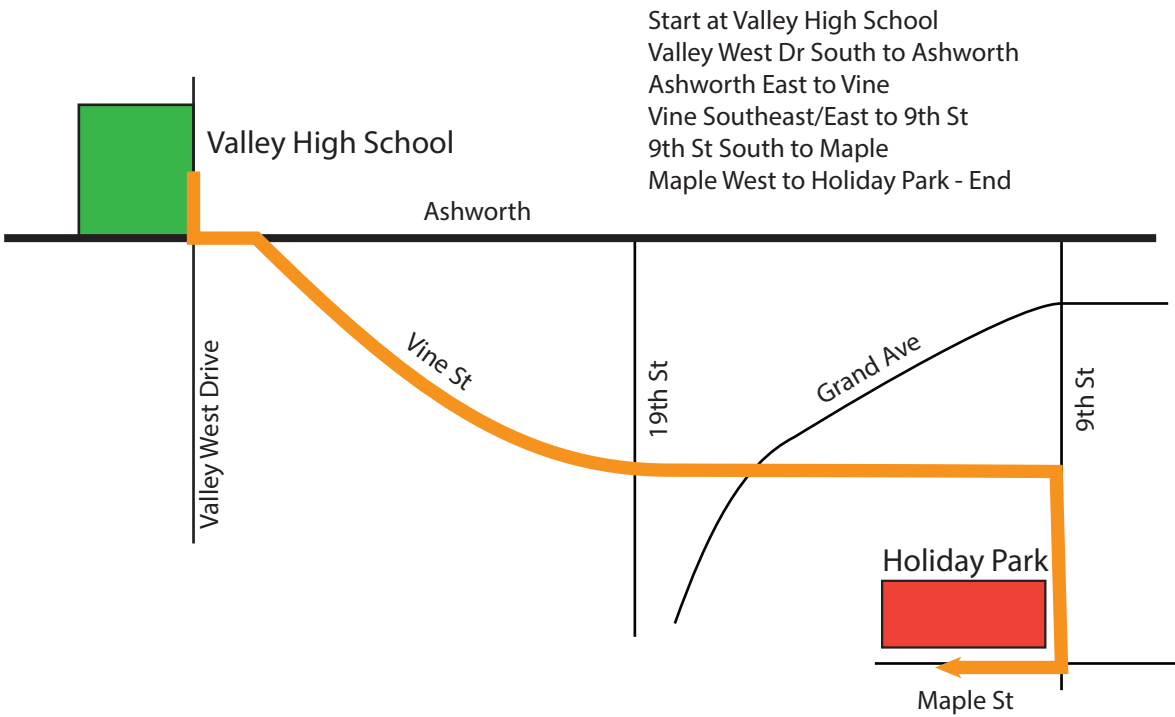

# WDMGS Opening Day Parade Route and Cermony Team Lineup

LINE UP IN THIS ORDER ACCORDING TO LEAGUE AND TEAM NAME:  
 Begin your line at the orange cone and make a straight line towards home plate on Rodish Field.

	BITTY
1	Bumblebees
2	Chipmunks
3	Cubs
4	Fireflies
5	Pandas
6	Red Hots
7	Bunnies

	PETITES
1	Bunnies
2	Chipmunks
3	Colts
4	Cougars
5	Cubs
6	Fireflies
7	Pandas
8	Red Hots
9	Tigers

	JUNIORS
1	Broncos
2	Bulldogs
3	Eagles
4	Falcons
5	Gators
6	Spartans
7	Tigers
8	Bruins
9	Cougars

	INT.
1	Batbusters
2	Tigers
3	Bulldogs
4	Falcons

After the parade, teams need to line up on Rodish according to their order. Once teams are lined up we will follow the black arrows over to Kimball to be announced. Teams line up along the grass edge until all teams have been announced.